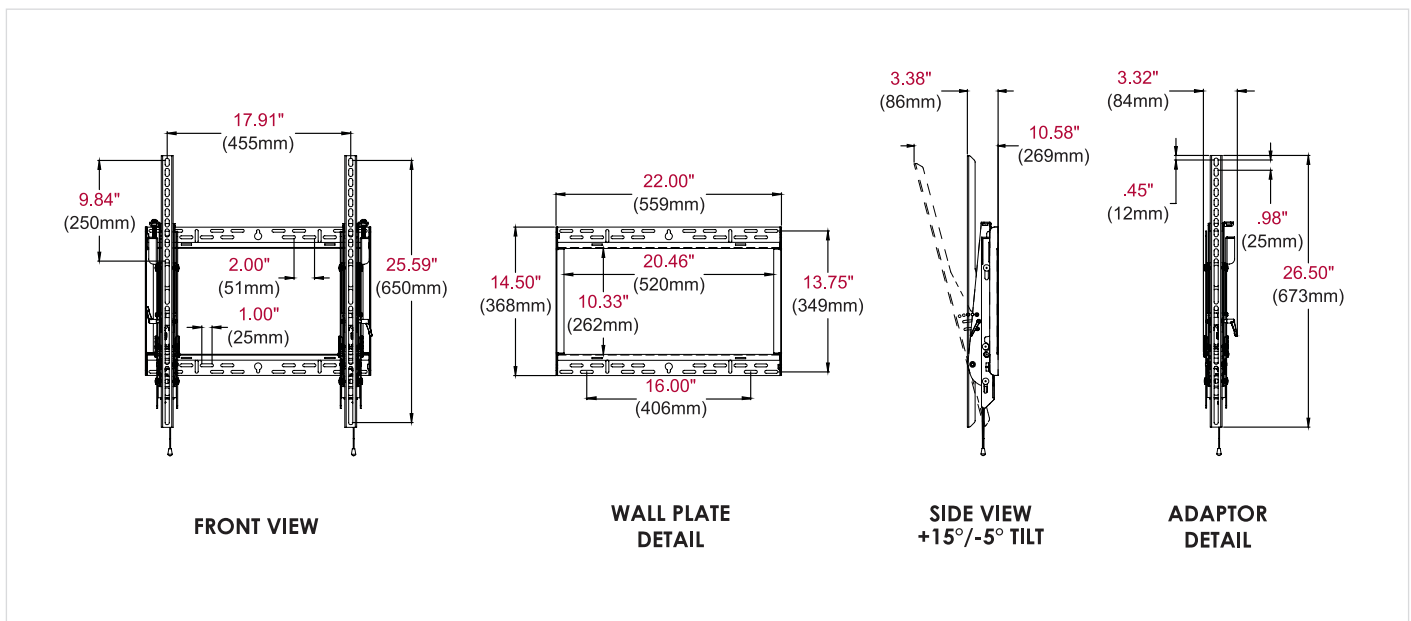

Mount PDW T XL-2 left view

Mount PDW T XL-2 slant view

Mount PDW T XL-2 detail

Delivering Genuine Benefits

- Only one mount for landscape and portrait orientation
- Universal display adapters easily hook onto wall plate for fast installation
- Tilt adjustment up to 15° of forward tilt and -5° backward tilt for optimal viewing angle
- Offers pre-set tilt positions of -5°, 0°, 5°, 10°, 15°
- Pre-tensioned universal tilt display adapters allow for tilt adjustment without the use of tools
- Easy-grip lever locks the display position into place
- Integrated security options available
- Optional video conferencing shelf PD01VC available (mounts directly to the wall to install above or below the display)

Technical Drawings

Technical Specifications

Order Code	
Mount PDW T XL-2	100014891
Max. Load Capacity [kg]	158
Recommended Display Size	55" to 98"
Orientation	Landscape and Portrait
Min. Depth of mount [mm]	77
Tilt Function	-5° To +15°
Product Weight [kg]	6.25
Shipping Weight [kg]	6.3
Product Dimension (mm)	559 x 673 x 86-269
Package Dimension [mm]	725 x 105 x 395
Shipping Content	2x Display adapter bracket (right/left), 1x Wall plate, Screws (incl. spacers and washers) for installing the display, 4x Wood screw (incl. 8mm concrete anchor), 1x 4mm Allen wrench
Supported NEC Large Format Displays	55" to 98" NEC Large Format Displays
Accessories	
Video Conferencing Shelf PD01VC	100013421
Warranty	5 years
For additional pictures and Solutions overview, Visit www.nec-display-solutions.com for details.	