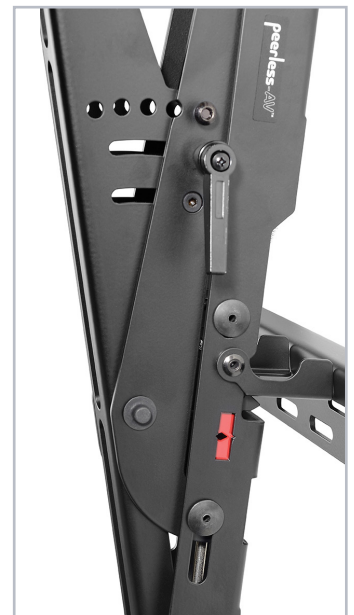

Order Code: 100014891

Wall Mount PDW T XL-2

Mount for NEC Large Format Displays

Universal X-Large wall mount with tilt function for NEC Large Format Displays from 55" to 98"

The PDW T XL-2 delivers enhanced display compatibility, accommodating Large Format Displays for use in either landscape or portrait mode. Its open wall plate architecture delivers placement flexibility and increased electrical and cable management access. Unique pre-tensioned tilt display adapters provide one-touch tilt viewing angle adjustment completing the perfect flat panel installation.

Mount PDW T XL-2 left view

Mount PDW T XL-2 slant view

Mount PDW T XL-2 detail

Delivering Genuine Benefits

- Only one mount for landscape and portrait orientation
- Universal display adapters easily hook onto wall plate for fast installation
- Tilt adjustment up to 15° of forward tilt and -5° backward tilt for optimal viewing angle
- Offers pre-set tilt positions of -5°, 0°, 5°, 10°, 15°
- Pre-tensioned universal tilt display adapters allow for tilt adjustment without the use of tools
- Easy-grip lever locks the display position into place
- Integrated security options available
- Optional video conferencing shelf PD01VC available (mounts directly to the wall to install above or below the display)